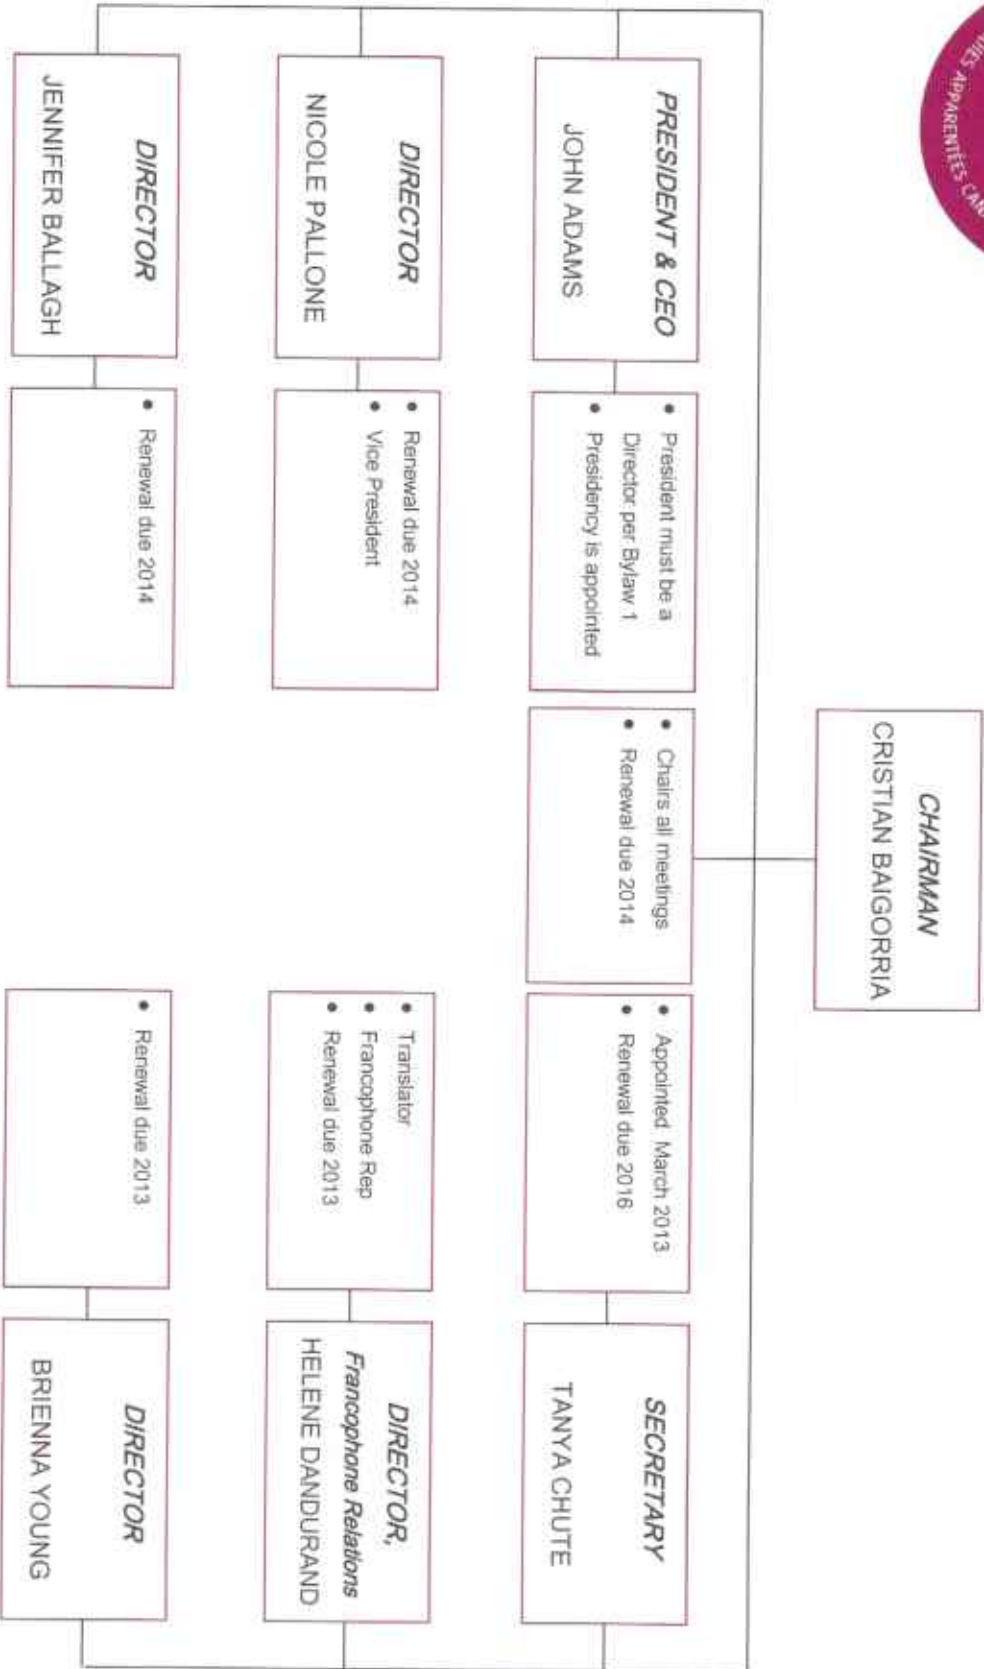

Board of Directors Organizational Chart

May 1, 2013

Canadian PKU and Allied Disorders Inc.
260 Adelaide Street East
Suite 180
Toronto, ON M5A 1N1
1-877-226-7581; fax 1-877-789-2462
www.canpku.org
Because Knowledge Leads to Better Health