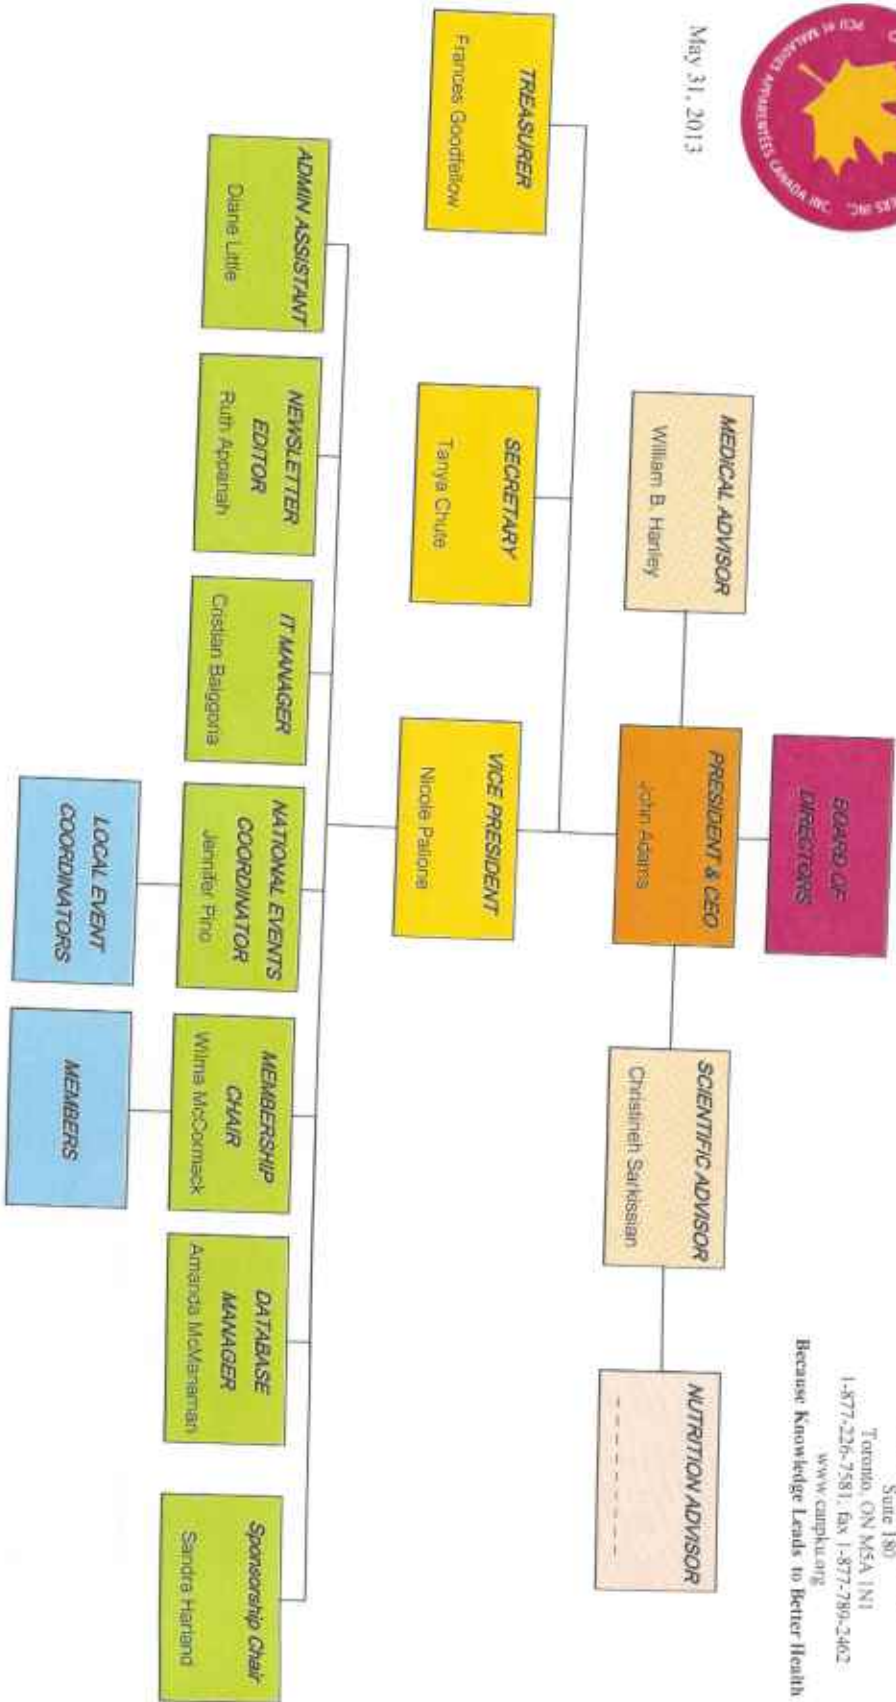

Board of Directors Organizational Chart

May 1, 2013

Canadian PKU and Allied Disorders Inc.
260 Adelaide Street East
Suite 180
Toronto, ON M5A 1N1
1-877-226-7581; fax 1-877-789-2462
www.canpku.org
Because Knowledge Leads to Better Health

May 31, 2013

Management Organizational Chart

Canadian PKU and Allied Disorders Inc.
 260 Adelaide Street East
 Suite 180
 Toronto, ON M5A 1N1
 1-877-226-7581, fax 1-877-789-2462
www.campku.org
 Because Knowledge Leads to Better Health